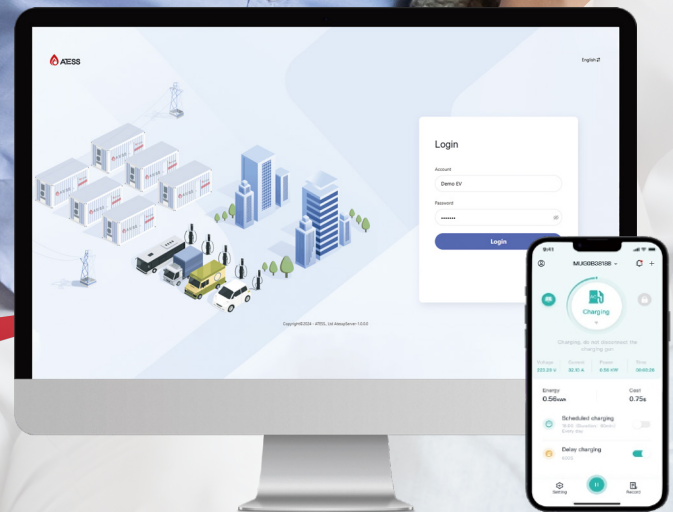

# EneRace

ATESS charging system includes operational platform and App. Through App, operational platform and charging equipment connection, it provides the best use experience for users with different roles.

## Features

Quick and easy overview

Real-time monitoring

Data analysable

Detail report downloadable

Multi-roleco-management

Online control and maintenance

	EneRace
Charging system	The charging system includes operational platform and App. Through App, operational platform and charging equipment connection, it provides the best use experience for users with different roles.
Operational platform	Operational platform mainly for operators to provide user management, monitoring and fault early warning, RFID card charger management functions such as service.
Mobile APP	Mobile App for end users to provide remote monitoring, charging in advance, peak valley charging function such as service.  