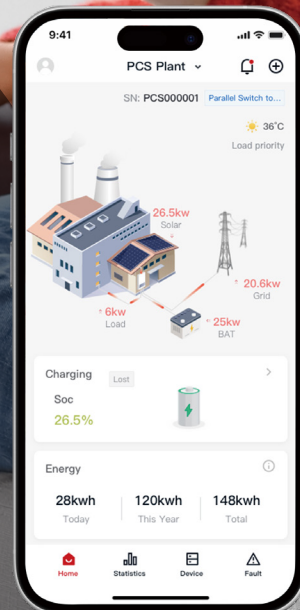

EnerView

Mobile phone app available on both IOS and Android to access EnerClo for online monitoring and maintenance

Features

-  Quick and easy overview
-  Professional analysis
-  PC and mobile phone accessible
-  Real-time monitoring
-  Detail report downloadable
-  Online control and maintenance

Plant overview	Quick yield overview of all your PV plants
Specified plant	All important data at a glance including energy output, yield gains, environment status
Device overview	Display of all important data about the data logger, environment monitor, and other key devices
Plant event log	Display of all the warning events of the plant